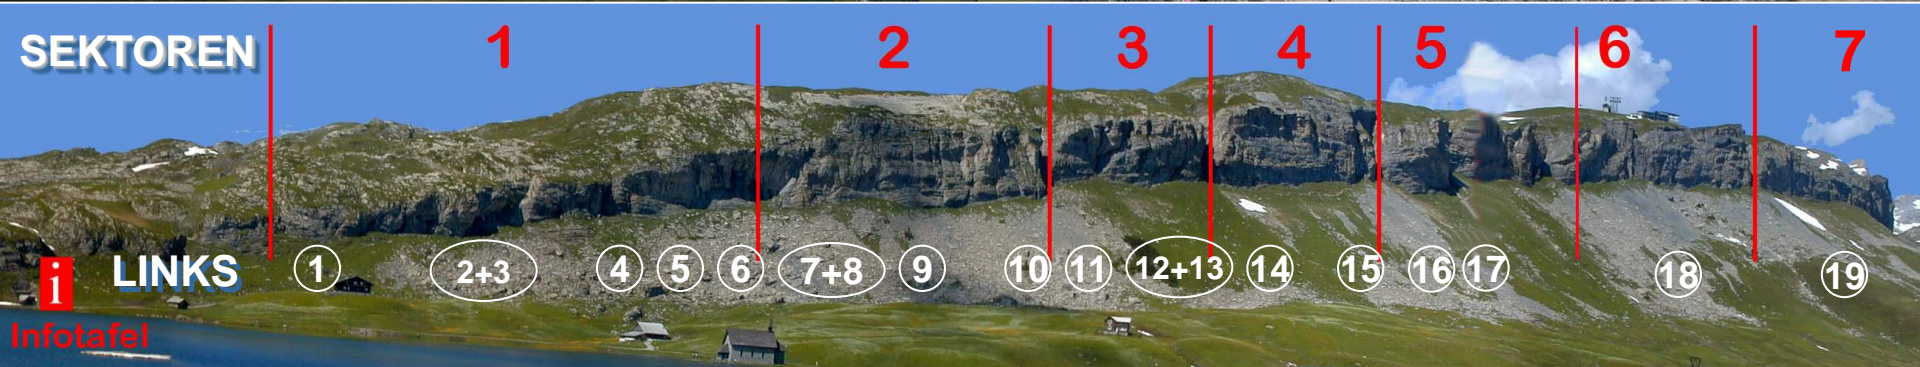

SPORTKLETTERN

Boni

c: 2014, Hans Ettlin